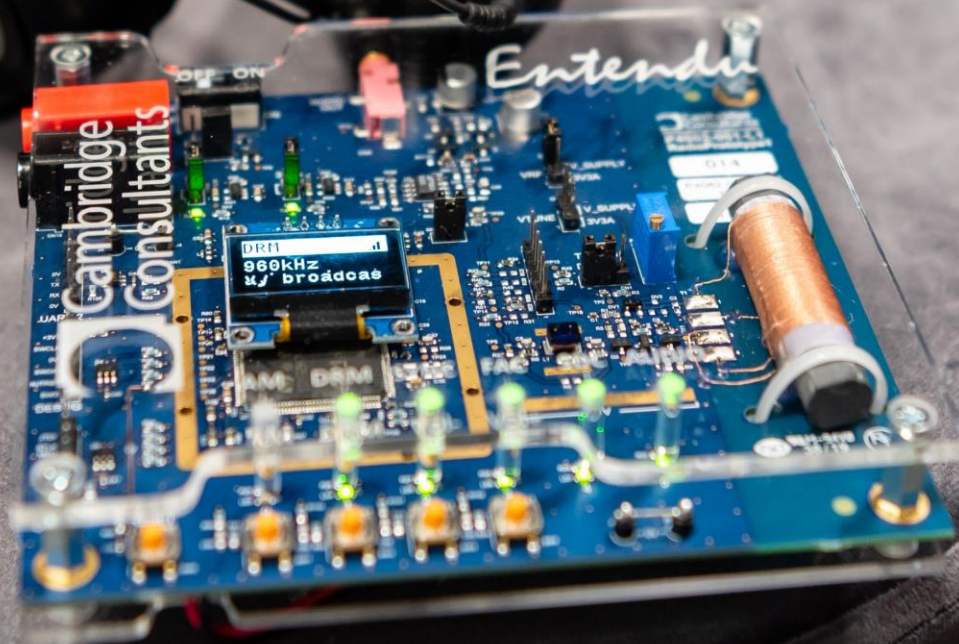

- Discrete component 'tuned RF' front-end
- ARM M7 processor – medium-wave band digitized directly
- Cambridge Consultants' modem and simple UI
- Demonstrated with local Dream transmitter