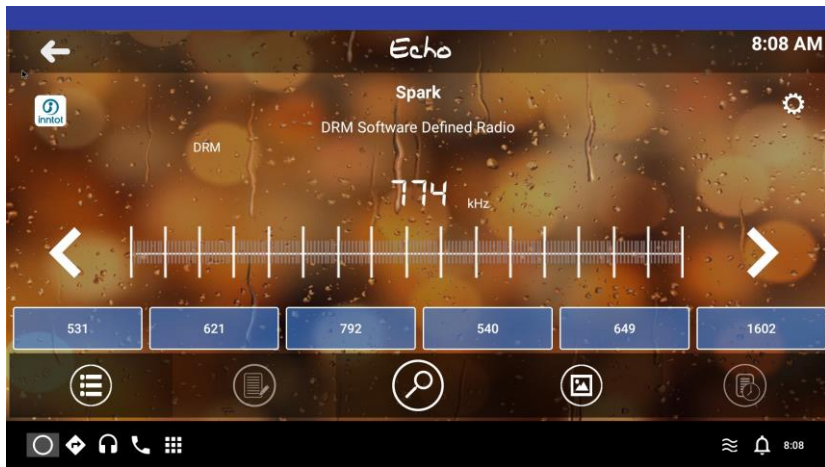

DRM SDR Receiver Solution for Automotive

- Licensed to Multiple Auto Customers
- Integrated with Multiple Auto grade Tuners
- Superior RF Performance
- Optimized for ARM
- Meets all MRR Requirements
- Ported to Multiple Operating Systems such as Linux, Android, Nucleus etc.