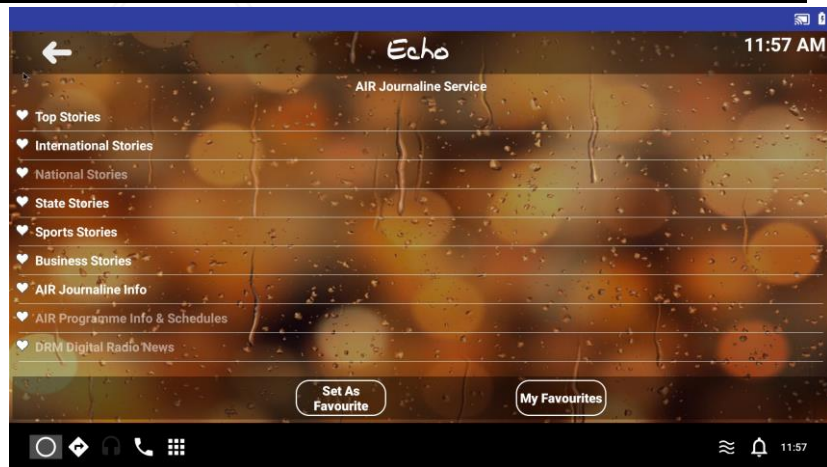

DRM SDR Receiver Solution for Automotive

- Licensed to Multiple Auto Customers
- Integrated with Multiple Auto grade Tuners
- Superior RF Performance
- Optimized for ARM
- Meets all MRR Requirements
- Ported to Multiple Operating Systems such as Linux, Android, Nucleus etc.