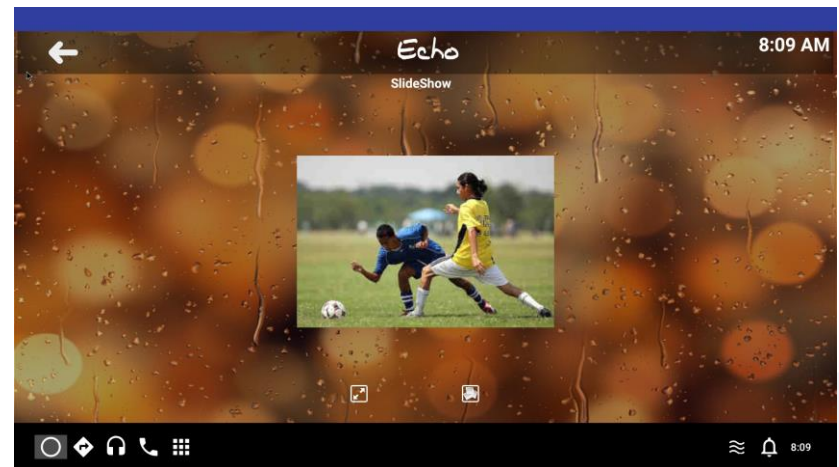

DRM SDR Receiver Solution for Automotive

- Licensed to Multiple Auto Customers
- Integrated with Multiple Auto grade Tuners
- Superior RF Performance
- Optimized for ARM
- Meets all MRR Requirements
- Ported to Multiple Operating Systems such as Linux, Android, Nucleus etc.